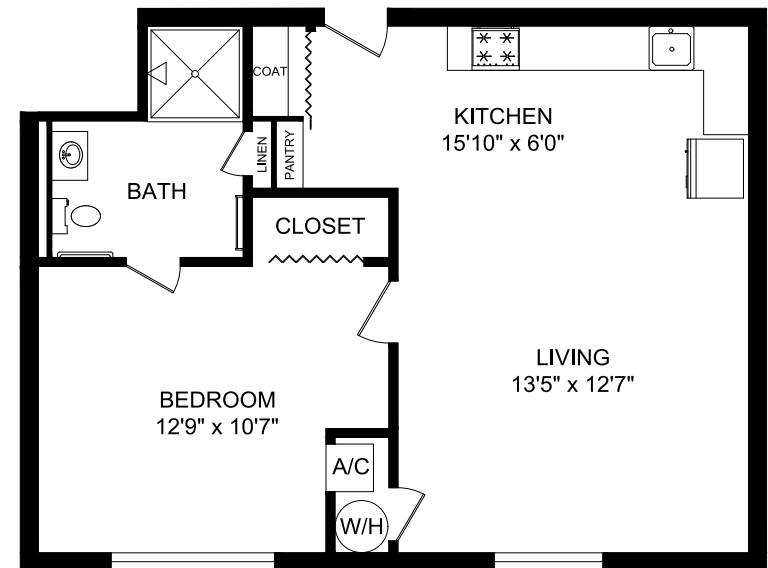

GREATER POWELL

P L A C E

Bradford
1 bedroom/1 bath room
Approximately 520 square feet

Interior Luxuries Include:

- Frost-free refrigerator
- Oak-tone cabinets
- Spacious floor plans
- Generous closets
- Tile and carpet throughout
- Designer interior neutral color scheme

Community Distinctions include:

- On-site laundry facilities
- Community room
- Located close to shopping, entertainment and schools
- Superior resident service

966 W. Govan Street, Grenada, MS 38901
(662) 227-4178 * (662) 227-1296 fax
www.greaterpowell.com

The floor plans may vary from this illustration due to design configuration. Not all features are available in every floor plan. Square footages and room dimensions are approximate.